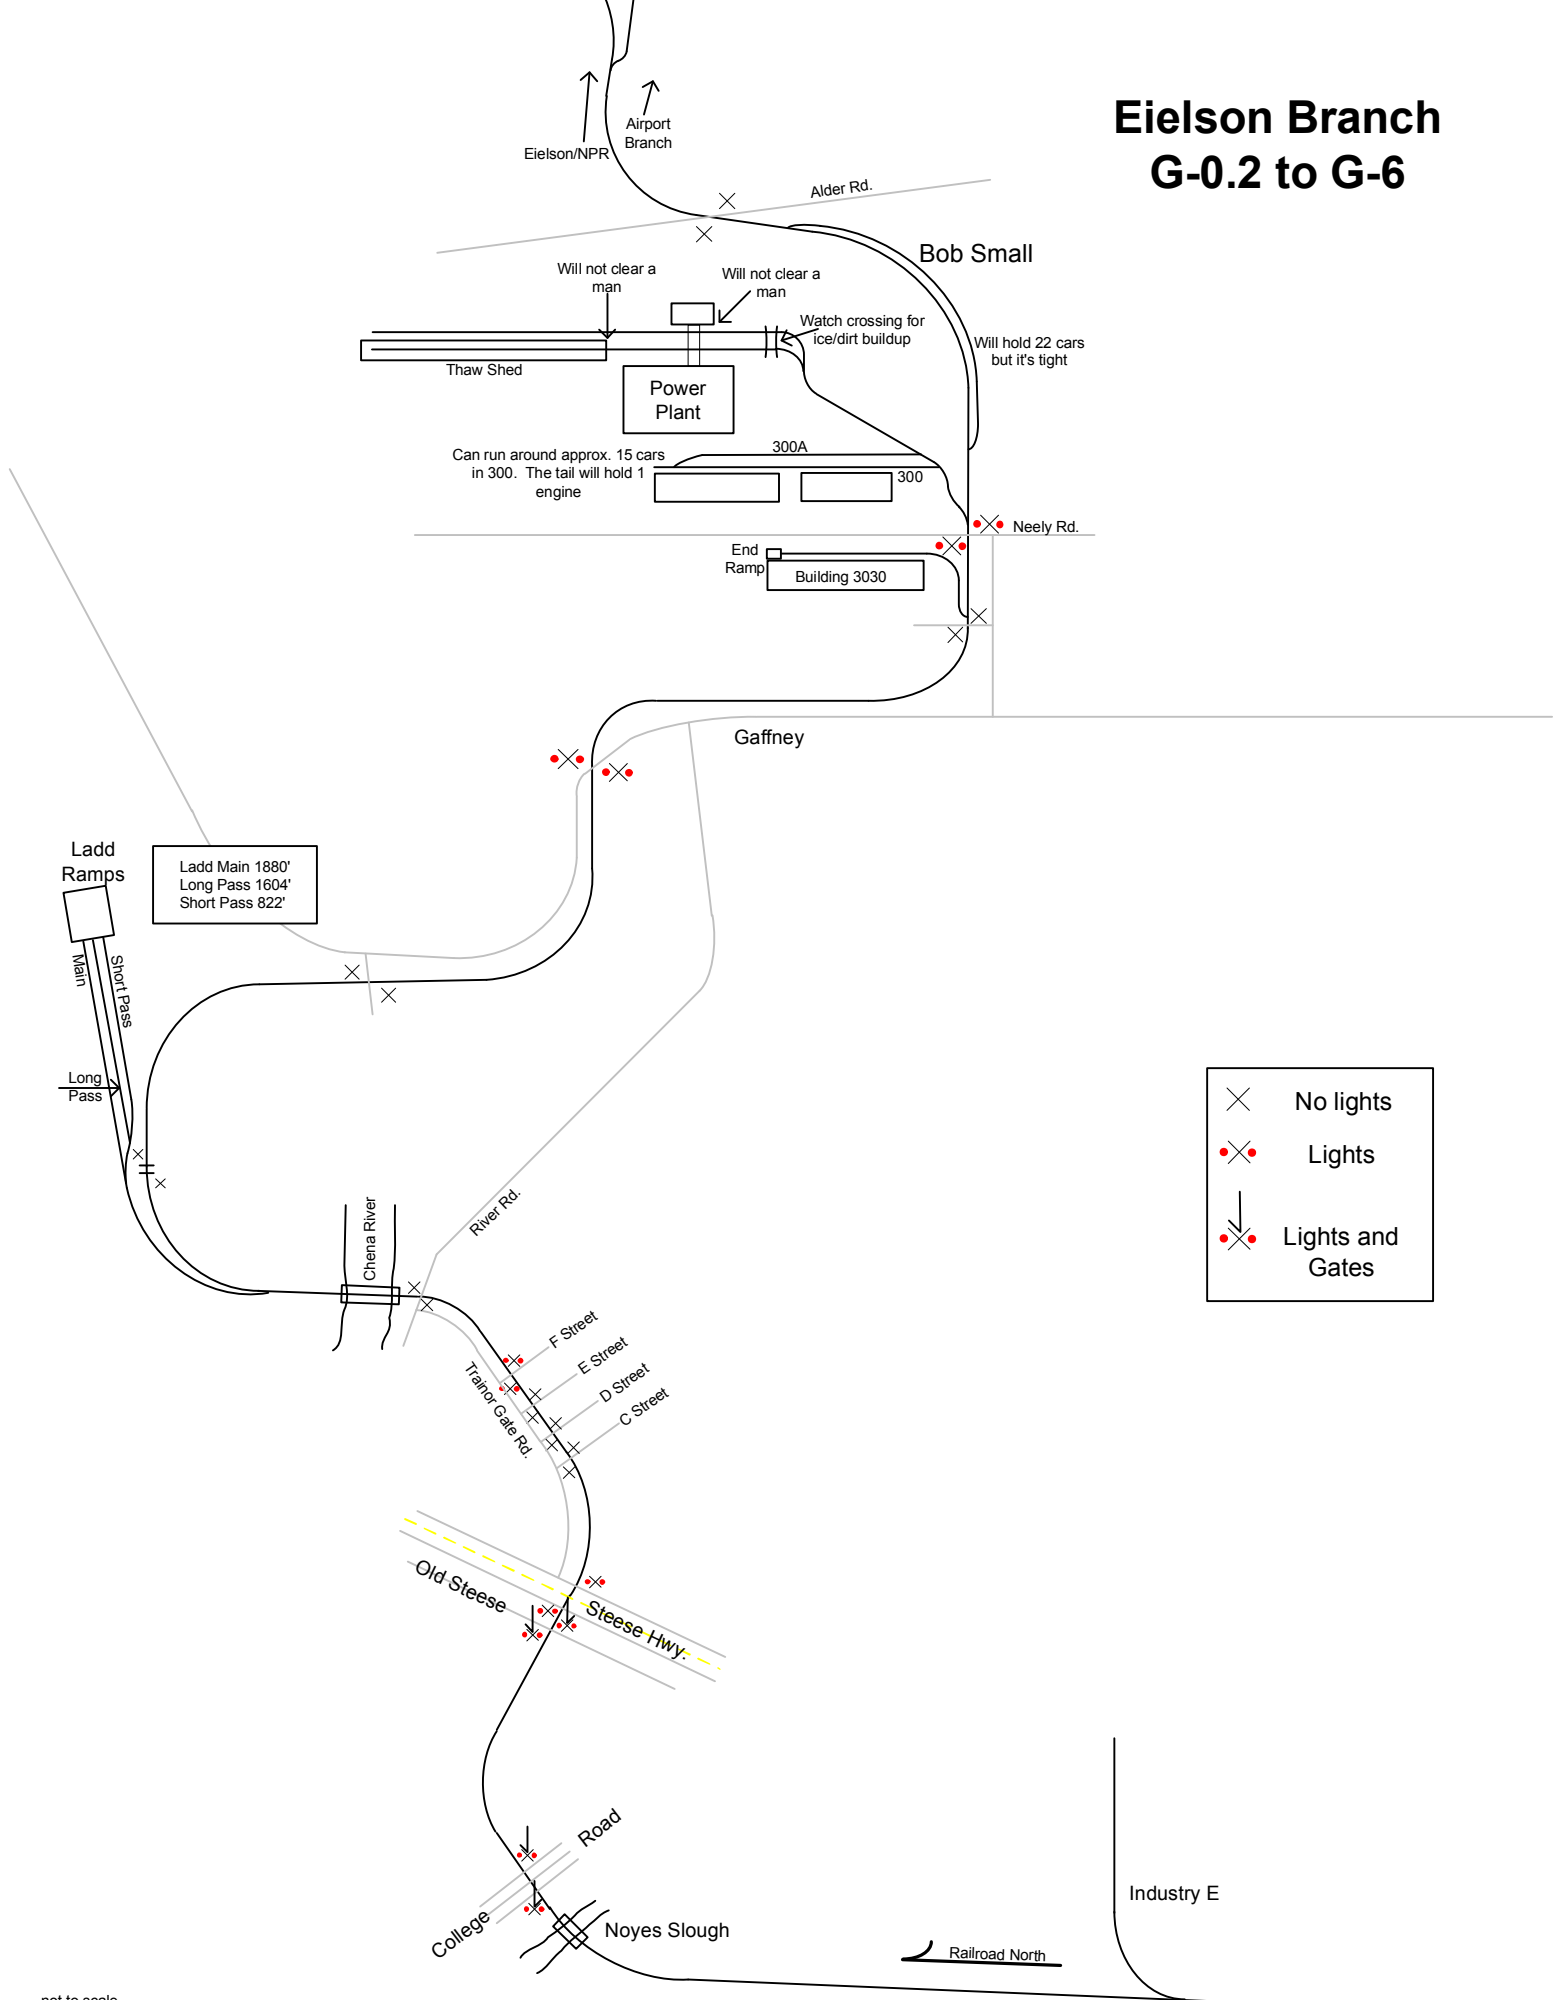

# Eielson Branch G-0.2 to G-6

|        |                  |
|--------|------------------|
| X      | No lights        |
| ••     | Lights           |
| ••<br> | Lights and Gates |